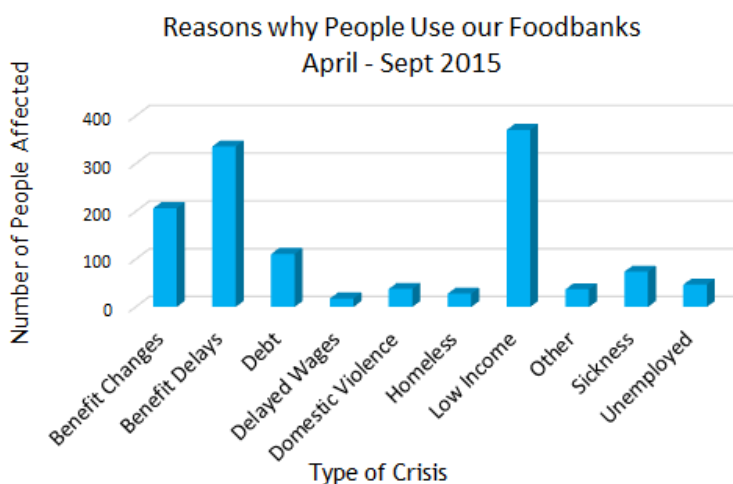

NEWSLETTER - AUTUMN 2015

Why people use our Foodbanks...

Our latest figures show that the main reason people use our Foodbanks in Bodmin, Camelford & Wadebridge is currently due to low income. During this financial year from April - September 2015, our statistics show that 30% of people were referred to our foodbanks by a professional service because they were struggling to afford food whilst employed on a low wage. Since April this year we have fed 1,267 people in crisis.