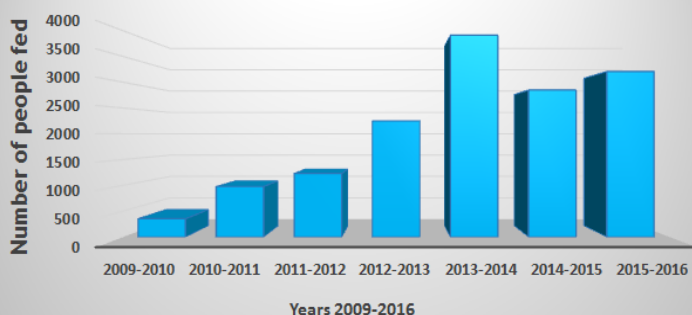

### Cornwall Wildlife Trust Fox Club

Saturday 18th June

10am until 12noon

This will take place on the beach

The event is for primary school aged children (4 - 10 years old)

**Important note for parents: children must be accompanied by an adult & remain that person's responsibility at all times.**

The event is limited to 25 children only (plus their adult)

Saturday Night BBQ  
by Gary Dutton Butchers

~~~~~  
RAFFLE  
~~~~~

Sunday Church Service - 10:30am

Foodbank Stats 2009-2016

We provided **66,638** meals during 2015/16 and fed a total of 3,206 people from our Foodbanks in Bodmin, Camelford & Wadebridge. This is a 13% increase in the number of people fed compared to the previous financial year. 33% of people are using our Foodbanks because they are employed but they are struggling to feed themselves & their families due to a low wage.